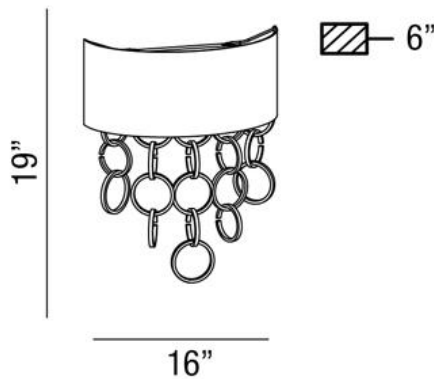

Options Available

ITEM NO.	FINISH	SHADE
25612-011	Chrome	White/chrome Inside
25612-028	Gold	Black/gold Inside

Concentric polished plated rings and cotton shade with metallic lining