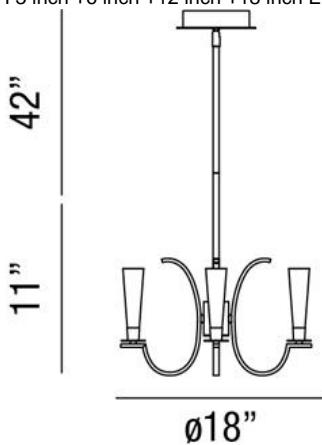

CROMO, 4-LIGHT CHANDELIER

Product Details

Item No.	:	25633-016
Finish	:	Polished Chrome
Shade	:	Clear Glass
Diameter	:	18"
Height	:	11"
Est. Weight	:	14.59 lbs
Approval	:	cETLus

BULB DETAILS

No. of Bulbs	:	4
Bulb Type	:	BI-PIN
Bulb Voltage	:	12V
Bulb Wattage	:	20W
Bulb Socket	:	G4
Input Voltage	:	120V
Dimmable	:	Yes
Bulb Included	:	Yes

Options Available

ITEM NO.	FINISH	SHADE
25633-016	Polished Chrome	Clear Glass

COMES WITH 3 inch +6 inch +12 inch +18 inch EXTENSION RODS

TECHNICAL DETAILS

Hanging Support Type	:	Rod
Rod Length	:	42"
Canopy Diameter	:	6.25"
Canopy Height	:	1.5"