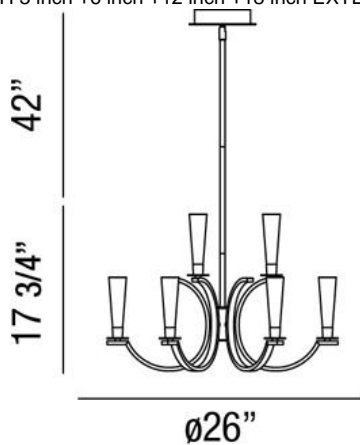

### Product Details

Item No.	:	25634-013
Finish	:	Polished Chrome
Shade	:	Clear Glass
Diameter	:	26"
Height	:	17.75"
Est. Weight	:	19.62 lbs
Approval	:	cETLus

### BULB DETAILS

No. of Bulbs	:	9
Bulb Type	:	BI-PIN
Bulb Voltage	:	12V
Bulb Wattage	:	20W
Bulb Socket	:	G4
Input Voltage	:	120V
Dimmable	:	Yes
Bulb Included	:	Yes

### Options Available

ITEM NO.	FINISH	SHADE
25634-013	Polished Chrome	Clear Glass

COMES WITH 3 inch +6 inch +12 inch +18 inch EXTENSION RODS

### TECHNICAL DETAILS

Hanging Support Type	:	Rod
Rod Length	:	42"
Canopy Diameter	:	6.25"
Canopy Height	:	1.5"