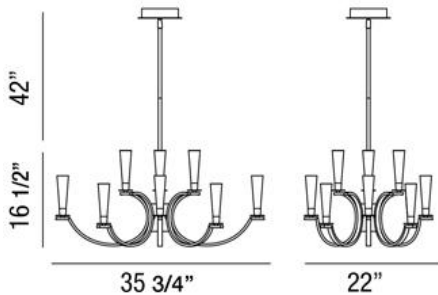

### Product Details

Item No.	:	25636-017
Finish	:	Polished Chrome
Shade	:	Clear Glass
Length	:	35.75"
Width	:	22"
Height	:	16.5"
Est. Weight	:	37.82 lbs
Approval	:	cETLus

### BULB DETAILS

No. of Bulbs	:	12
Bulb Type	:	BI-PIN
Bulb Voltage	:	12V
Bulb Wattage	:	20W
Bulb Socket	:	G4
Input Voltage	:	120V
Dimmable	:	Yes
Bulb Included	:	Yes

### Options Available

ITEM NO.	FINISH	SHADE
25636-017	Polished Chrome	Clear Glass

COMES WITH 3 inch +6 inch +12 inch +18 inch EXTENSION RODS

### TECHNICAL DETAILS

Hanging Support Type	:	Rod
Rod Length	:	42"
Canopy Diameter	:	6.25"
Canopy Height	:	1.5"