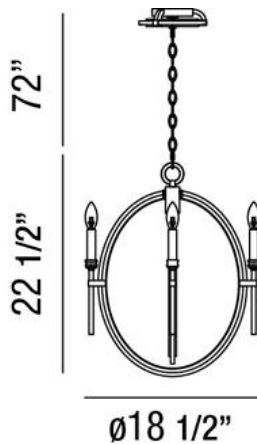

INFINITY, 4-LIGHT CHANDELIER

Product Details

Item No.	:	25646-016
Finish	:	Oil Rubbed Bronze/gold Leaf
Diameter	:	18.5"
Height	:	22.5"
Est. Weight	:	12.1 lbs
Approval	:	cETLus

BULB DETAILS

No. of Bulbs	:	4
Bulb Type	:	B10
Bulb Voltage	:	120V
Bulb Wattage	:	60W
Bulb Socket	:	E12
Input Voltage	:	120V
Dimmable	:	Yes
Bulb Included	:	No

Options Available

ITEM NO.	FINISH	SHADE
25646-016	Oil Rubbed Bronze/gold Leaf	

Oil rubbed bronze metal framework with beach underlings and candles

TECHNICAL DETAILS

Hanging Support Type	:	Chain
Chain Length	:	72"
Canopy Diameter	:	7"
Canopy Height	:	1.88"