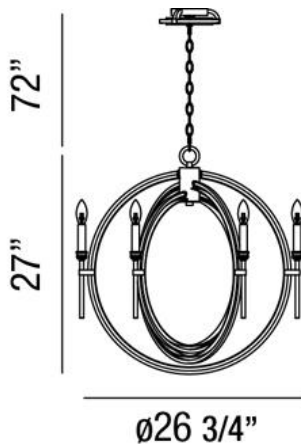

INFINITY, 6-LIGHT CHANDELIER

Product Details

Item No.	:	25647-013
Finish	:	Oil Rubbed Bronze/gold Leaf
Diameter	:	26.75"
Height	:	27"
Est. Weight	:	26.03 lbs
Approval	:	cETLus

BULB DETAILS

No. of Bulbs	:	6
Bulb Type	:	B10
Bulb Voltage	:	120V
Bulb Wattage	:	60W
Bulb Socket	:	E12
Input Voltage	:	120V
Dimmable	:	Yes
Bulb Included	:	No

Options Available

ITEM NO.	FINISH	SHADE
25647-013	Oil Rubbed Bronze/gold Leaf	

Oil rubbed bronze metal framework with beach underlings and candles

TECHNICAL DETAILS

Hanging Support Type	:	Chain
Chain Length	:	72"
Canopy Diameter	:	7"
Canopy Height	:	1.88"