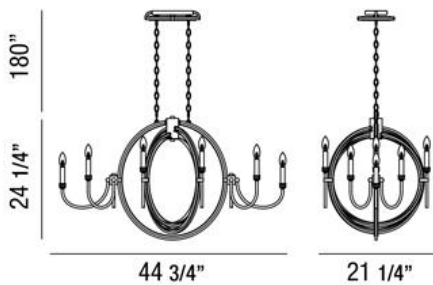

INFINITY, 10-LIGHT OVAL CHANDELIER

Product Details

Item No.	:	25648-010
Finish	:	Oil Rubbed Bronze/gold Leaf
Length	:	44.75"
Width	:	21.25"
Height	:	24.25"
Est. Weight	:	38.41 lbs
Approval	:	cETLus

BULB DETAILS

No. of Bulbs	:	10
Bulb Type	:	B10
Bulb Voltage	:	120V
Bulb Wattage	:	60W
Bulb Socket	:	E12
Input Voltage	:	120V
Dimmable	:	Yes
Bulb Included	:	No

Options Available

ITEM NO.	FINISH	SHADE
25648-010	Oil Rubbed Bronze/gold Leaf	

Oil rubbed bronze metal framework with beech underlings and candles

TECHNICAL DETAILS

Hanging Support Type	:	Chain
Chain Length	:	180"
Canopy Length	:	10.75"
Canopy Width	:	7"
Canopy Height	:	1.88"

PROJECT INFORMATION