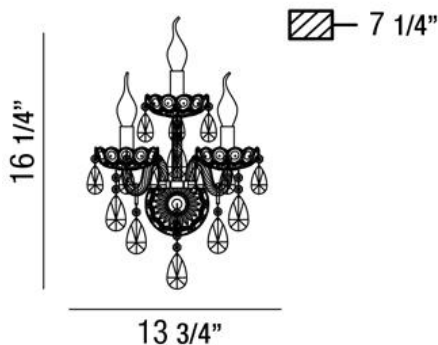

PROVIDENCE, 3-LIGHT WALL SCONCE

Product Details

Item No.	:	25672-022
Finish	:	Smoke
Shade	:	Smoke Crystal
Width	:	13.75"
Height	:	16.25"
Max Extension	:	7.25"
Est. Weight	:	9.9 lbs
Approval	:	cETLus

BULB DETAILS

No. of Bulbs	:	3
Bulb Type	:	B10
Bulb Voltage	:	120V
Bulb Wattage	:	60W
Bulb Socket	:	E12
Input Voltage	:	120V
Dimmable	:	Yes
Bulb Included	:	No

Options Available

ITEM NO.	FINISH	SHADE
25672-015	Cognac Brandy	Cognac Brandy Crystal
25672-022	Smoke	Smoke Crystal
25672-039	Clear	Clear Crystal

Entirely handmade blown glass, richly polished crystals, silk fabric cord cover and hand plated framework

TECHNICAL DETAILS

Power Wire Length	:	6"
Canopy Width	:	4.625"
Canopy Height	:	3.5"

PROJECT INFORMATION