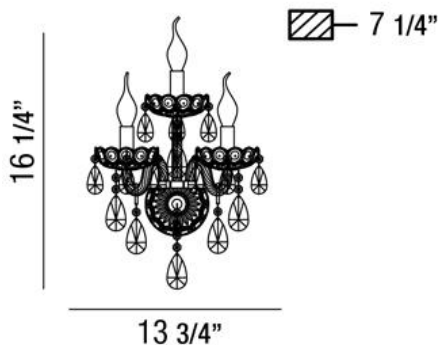

### Product Details

Item No.	:	25672-015
Finish	:	Cognac Brandy
Shade	:	Cognac Brandy Crystal
Width	:	13.75"
Height	:	16.25"
Max Extension	:	7.25"
Est. Weight	:	9.9 lbs
Approval	:	cETLus

### BULB DETAILS

No. of Bulbs	:	3
Bulb Type	:	B10
Bulb Voltage	:	120V
Bulb Wattage	:	60W
Bulb Socket	:	E12
Input Voltage	:	120V
Dimmable	:	Yes
Bulb Included	:	No

### TECHNICAL DETAILS

Power Wire Length	:	6"
Canopy Width	:	4.625"
Canopy Height	:	3.5"