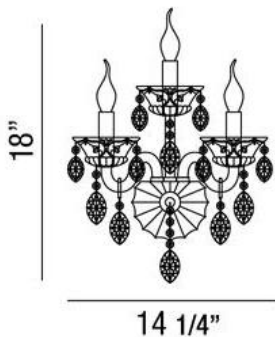

VENETIAN, 3-LIGHT WALL SCONCE

Product Details

Item No.	:	25673-029
Finish	:	Smoke
Shade	:	Smoke Crystal
Width	:	14.25"
Height	:	18"
Max Extension	:	6.25"
Est. Weight	:	9.9 lbs
Approval	:	cETLus

BULB DETAILS

No. of Bulbs	:	3
Bulb Type	:	B10
Bulb Voltage	:	120V
Bulb Wattage	:	60W
Bulb Socket	:	E12
Input Voltage	:	120V
Dimmable	:	Yes
Bulb Included	:	No

Options Available

ITEM NO.	FINISH	SHADE
25673-012	Cognac Brandy	Cognac Brandy Crystal
25673-029	Smoke	Smoke Crystal
25673-036	Clear	Clear Crystal

Handmade blown glass, intricate crystal patterns and droplets, silk fabric cord cover and plated metal framework

TECHNICAL DETAILS

Power Wire Length	:	6"
Canopy Width	:	6"
Canopy Height	:	4.5"

 6 1/4"

PROJECT INFORMATION