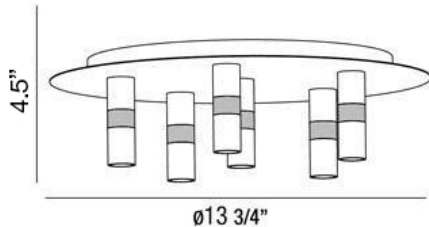

Options Available

ITEM NO.	FINISH	SHADE
25675-016	Chrome	Clear/frost Glass

Polished chrome metal work with clear and satin glass