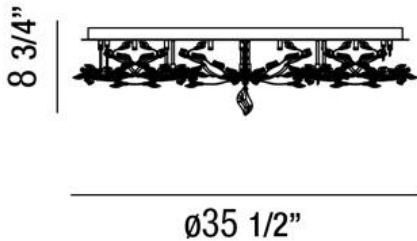

## VISTA, 24-LIGHT FLUSHMOUNT

### Product Details

Item No.	:	25680-010
Finish	:	Chrome
Shade	:	Clear Crystal
Diameter	:	35.5"
Height	:	8.75"
Est. Weight	:	36.74 lbs
Approval	:	cETLus

### TECHNICAL DETAILS

Power Wire Length	:	6"
Canopy Diameter	:	31.75"
Canopy Height	:	1.5"
Transformer	:	230W Wang House Electronic Transformer