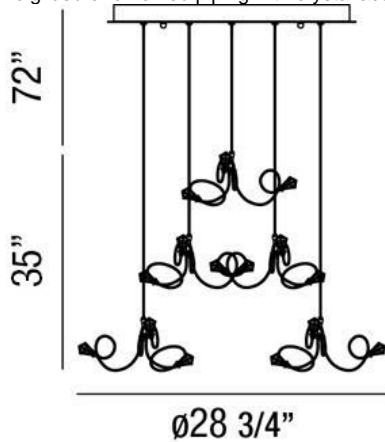

VOLARE, 10-LIGHT PENDANT

Product Details

Item No.	:	25681-024
Finish	:	Chrome
Shade	:	Clear Crystal
Diameter	:	28.75"
Height	:	35"
Est. Weight	:	26.4 lbs
Approval	:	cETLus

BULB DETAILS

No. of Bulbs	:	10
Bulb Type	:	G4
Bulb Voltage	:	12V
Bulb Wattage	:	20W
Bulb Socket	:	G4
Input Voltage	:	120V
Dimmable	:	Yes
Bulb Included	:	Yes

Options Available

ITEM NO.	FINISH	SHADE
25681-017	Gold	Champagne Crystal
25681-024	Chrome	Clear Crystal

Entwined metallic gilded or chromed piping with crystal accents

TECHNICAL DETAILS

Hanging Support Type	:	Wire
Wire Length	:	72"
Power Wire Length	:	6"
Canopy Diameter	:	21.5"
Canopy Height	:	1.5"
Transformer	:	230W Wang House Electronic Transformer