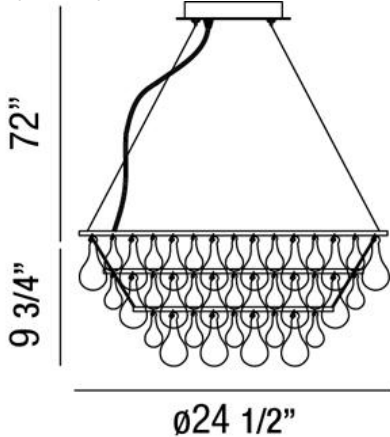

CANTO, 8-LIGHT CHANDELIER

Product Details

| | | |
|-------------|---|-------------------|
| Item No. | : | 25689-013 |
| Finish | : | Oil Rubbed Bronze |
| Shade | : | Clear Crystal |
| Diameter | : | 24.5" |
| Height | : | 9.75" |
| Est. Weight | : | 34.58 lbs |
| Approval | : | cETLus |

BULB DETAILS

| | | |
|---------------|---|------|
| No. of Bulbs | : | 8 |
| Bulb Type | : | B10 |
| Bulb Voltage | : | 120V |
| Bulb Wattage | : | 40W |
| Bulb Socket | : | E12 |
| Input Voltage | : | 120V |
| Dimmable | : | Yes |
| Bulb Included | : | No |

TECHNICAL DETAILS

| | | |
|-----------------------|---|----------------|
| Hanging Support Type | : | Aircraft Cable |
| Aircraft Cable Length | : | 72" |
| Power Wire Length | : | 96" |
| Canopy Diameter | : | 7.25" |
| Canopy Height | : | 1.25" |