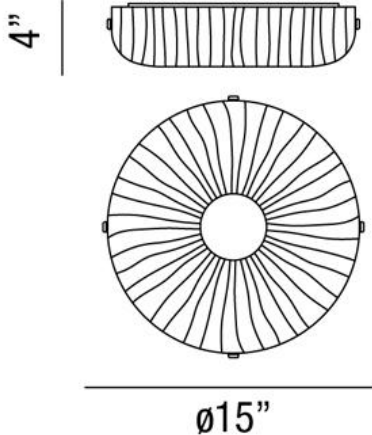

SPECTRA, 4-LIGHT ROUND FLUSHMOUNT

Product Details

Item No.	:	25691-016
Finish	:	Chrome
Shade	:	Clear Sugar Glass
Diameter	:	15"
Height	:	4"
Est. Weight	:	18.22 lbs
Approval	:	cULus

BULB DETAILS

No. of Bulbs	:	4
Bulb Type	:	B10
Bulb Voltage	:	120V
Bulb Wattage	:	60W
Bulb Socket	:	E12
Input Voltage	:	120V
Dimmable	:	Yes
Bulb Included	:	No

Options Available

ITEM NO.	FINISH	SHADE
25691-016	Chrome	Clear Sugar Glass

Molded and pressed fracco glass with chrome plated frame and accents

TECHNICAL DETAILS

Canopy Diameter	:	13"
Canopy Height	:	0.8"