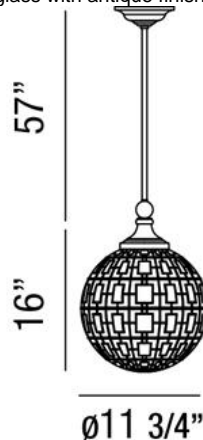

TECHNICAL DETAILS

Hanging Support Type	:	Rod
Rod Length	:	57"

Traditional blown opal glass with antique finished metal hardware