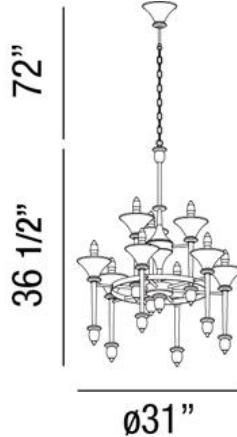

Options Available

ITEM NO.	FINISH	SHADE
25816-013	Chrome	Chrome

Solid double chromed framework with clear faceted crystal accents