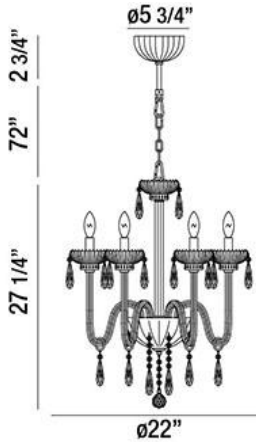

VILLA, 6-LIGHT CHANDELIER

Product Details

Item No.	:	26237-015
Finish	:	Chrome
Shade	:	Clear Crystal
Diameter	:	22"
Height	:	27.25"
Est. Weight	:	25.06 lbs
Approval	:	cULus

BULB DETAILS

No. of Bulbs	:	6
Bulb Type	:	B10
Bulb Voltage	:	120V
Bulb Wattage	:	60W
Bulb Socket	:	E12
Input Voltage	:	120V
Dimmable	:	Yes
Bulb Included	:	No

Options Available

ITEM NO.	FINISH	SHADE
26237-015	Chrome	Clear Crystal

Clear crystal glass arms and bobeches with crystal and chrome accents

TECHNICAL DETAILS

Hanging Support Type	:	Chain
Chain Length	:	72"
Canopy Diameter	:	5.75"
Canopy Height	:	2.75"