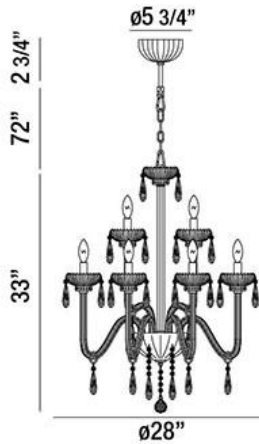

VILLA, 12-LIGHT CHANDELIER

Product Details

| | | |
|-------------|---|---------------|
| Item No. | : | 26238-012 |
| Finish | : | Chrome |
| Shade | : | Clear Crystal |
| Diameter | : | 28" |
| Height | : | 33" |
| Est. Weight | : | 39.16 lbs |
| Approval | : | cULus |

BULB DETAILS

| | | |
|---------------|---|------|
| No. of Bulbs | : | 12 |
| Bulb Type | : | B10 |
| Bulb Voltage | : | 120V |
| Bulb Wattage | : | 60W |
| Bulb Socket | : | E12 |
| Input Voltage | : | 120V |
| Dimmable | : | Yes |
| Bulb Included | : | No |

Options Available

| ITEM NO. | FINISH | SHADE |
|-----------|--------|---------------|
| 26238-012 | Chrome | Clear Crystal |

Clear crystal glass arms and bobeches with crystal and chrome accents

TECHNICAL DETAILS

| | | |
|----------------------|---|-------|
| Hanging Support Type | : | Chain |
| Chain Length | : | 72" |
| Canopy Diameter | : | 5.75" |
| Canopy Height | : | 2.75" |

PROJECT INFORMATION

Job Name: Date: Type: