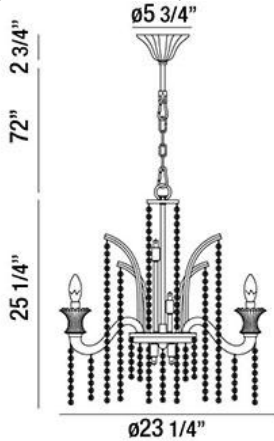

NAVA, 7-LIGHT CHANDELIER

Product Details

Item No.	:	26240-015
Finish	:	Chrome
Shade	:	Ice Blue Crystal
Diameter	:	23.25"
Height	:	25.25"
Est. Weight	:	15.84 lbs
Approval	:	cULus

BULB DETAILS

No. of Bulbs	:	7
Bulb Type	:	G9 & B10
Bulb Voltage	:	120V
Bulb Wattage	:	60W
Bulb Socket	:	G9 & E12
Input Voltage	:	120V
Dimmable	:	Yes
Bulb Included	:	No

Options Available

ITEM NO.	FINISH	SHADE
26240-015	Chrome	Ice Blue Crystal

Ice blue hand blown glass with ice blue crystal and chrome accents

TECHNICAL DETAILS

Hanging Support Type	:	Chain
Chain Length	:	72"
Canopy Diameter	:	5.75"
Canopy Height	:	2.75"