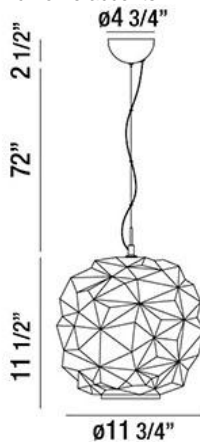

TECHNICAL DETAILS

Hanging Support Type	:	Aircraft Cable
Aircraft Cable Length	:	72"
Canopy Diameter	:	4.75"
Canopy Height	:	2.5"

Chiseled faceted glass with chrome accents