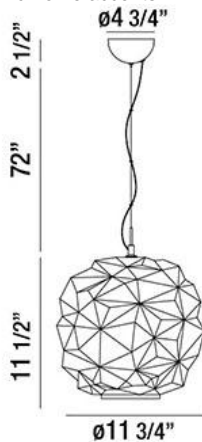

TECHNICAL DETAILS

Hanging Support Type	:	Aircraft Cable
Aircraft Cable Length	:	72"
Canopy Diameter	:	4.75"
Canopy Height	:	2.5"

Chiseled faceted glass with chrome accents