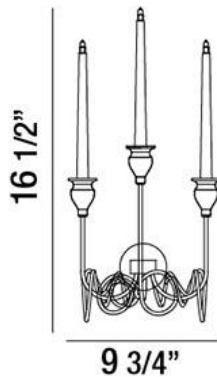

CANDELA, 3-LIGHT WALL SCONCE

Product Details

Item No.	:	26344-010
Finish	:	Chrome
Width	:	9.75"
Height	:	16.5"
Max Extension	:	7.25"
Est. Weight	:	4.66 lbs
Approval	:	cETLus

BULB DETAILS

No. of Bulbs	:	3
Bulb Type	:	BI-PIN
Bulb Voltage	:	12V
Bulb Wattage	:	20W
Bulb Socket	:	G4
Input Voltage	:	120V
Dimmable	:	Yes
Bulb Included	:	Yes

Options Available

ITEM NO.	FINISH	SHADE
26344-010	Chrome	

Hand crafted double polished chrome

 7 1/4"

PROJECT INFORMATION

Job Name: Date: Type:

Comments: