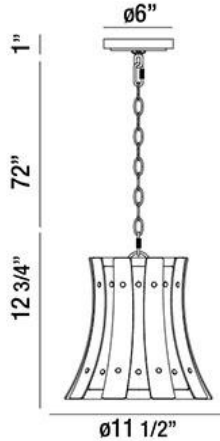

### Product Details

Item No.	:	26362-014
Finish	:	Wood
Shade	:	Wood
Diameter	:	11.5"
Height	:	12.75"
Est. Weight	:	7.57 lbs
Approval	:	cULus

### TECHNICAL DETAILS

Hanging Support Type	:	Chain
Chain Length	:	72"
Canopy Diameter	:	6"
Canopy Height	:	1"