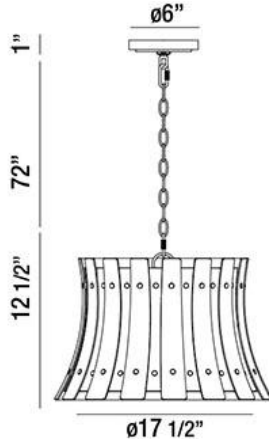

PANELLO, 4-LIGHT CHANDELIER

Product Details

Item No.	:	26363-011
Finish	:	Wood
Shade	:	Wood
Diameter	:	17.5"
Height	:	12.5"
Est. Weight	:	12.56 lbs
Approval	:	cULus

BULB DETAILS

No. of Bulbs	:	4
Bulb Type	:	B10
Bulb Voltage	:	120V
Bulb Wattage	:	60W
Bulb Socket	:	E12
Input Voltage	:	120V
Dimmable	:	Yes
Bulb Included	:	No

Options Available

ITEM NO.	FINISH	SHADE
26363-011	Wood	Wood

Flared wooden panels fastened with bronzed rivets

TECHNICAL DETAILS

Hanging Support Type	:	Chain
Chain Length	:	72"
Canopy Diameter	:	6"
Canopy Height	:	1"