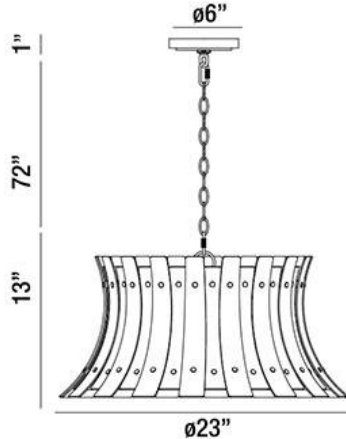

PANELLO, 6-LIGHT CHANDELIER

Product Details

Item No.	:	26364-018
Finish	:	Wood
Shade	:	Wood
Diameter	:	23"
Height	:	13"
Est. Weight	:	16.72 lbs
Approval	:	cULus

BULB DETAILS

No. of Bulbs	:	6
Bulb Type	:	B10
Bulb Voltage	:	120V
Bulb Wattage	:	60W
Bulb Socket	:	E12
Input Voltage	:	120V
Dimmable	:	Yes
Bulb Included	:	No

Options Available

ITEM NO.	FINISH	SHADE
26364-018	Wood	Wood

Flared wooden panels fastened with bronzed rivets

TECHNICAL DETAILS

Hanging Support Type	:	Chain
Chain Length	:	72"
Canopy Diameter	:	6"
Canopy Height	:	1"