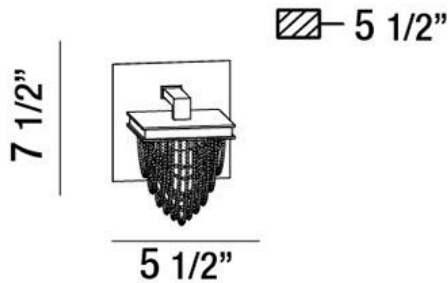

Options Available

ITEM NO.	FINISH	SHADE
26590-011	Chrome	Clear Crystal

Free flowing crystal beaded baskets hang down from polished chrome fittings