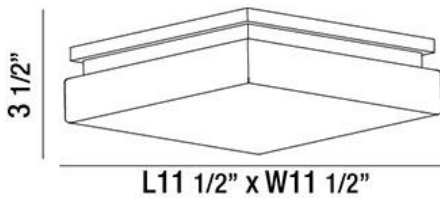

ELLSWORTH, 1-LIGHT LED FLUSHMOUNT

Product Details

Item No.	:	26632-025
Finish	:	Satin Nickel
Shade	:	Opal White Glass
Length	:	11.5"
Width	:	11.5"
Height	:	4"
Est. Weight	:	7.26 lbs
Approval	:	cETLus

BULB DETAILS

Canopy Length	:	11.25"
Canopy Width	:	11.25"
Canopy Height	:	1.5"

PROJECT INFORMATION

Job Name: Date: Type:

Comments: