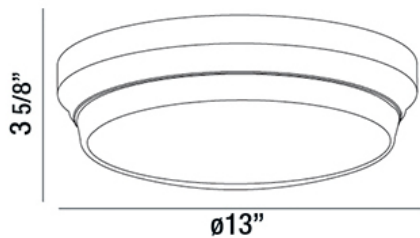

JANE, 1-LIGHT LED FLUSHMOUNT

Options Available

ITEM NO.	FINISH	SHADE
26634-012	Bronze	Opal White Glass
26634-029	Satin Nickel	Opal White Glass
26634-036	Chrome	Opal White Glass

LED flushmount with blown opal glass diffuser and decorative base

Product Details

Item No.	:	26634-029
Finish	:	Satin Nickel
Shade	:	Opal White Glass
Diameter	:	13"
Height	:	3.75"
Est. Weight	:	3.63 lbs
Approval	:	cETLus

BULB DETAILS

No. of Bulbs	:	1
Bulb Type	:	LED
Bulb Wattage	:	12W
Bulb Socket	:	LED
Input Voltage	:	120V
Dimmable	:	Yes
Lumens	:	1000lm
Kelvin	:	2700K
CRI	:	85+
Bulb Included	:	Yes

TECHNICAL DETAILS

Canopy Diameter	:	12.5"
Canopy Height	:	1"

PROJECT INFORMATION

Job Name: Date: Type:

Comments: