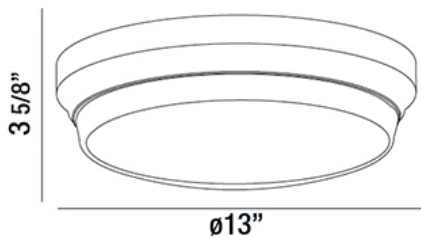

JANE, 1-LIGHT LED FLUSHMOUNT

Product Details

Item No.	:	26634-036
Finish	:	Chrome
Shade	:	Opal White Glass
Diameter	:	13"
Height	:	3.75"
Est. Weight	:	3.63 lbs
Approval	:	cETLus

BULB DETAILS

No. of Bulbs	:	1
Bulb Type	:	LED
Bulb Wattage	:	12W
Bulb Socket	:	LED
Input Voltage	:	120V
Dimmable	:	Yes
Lumens	:	1000lm
Kelvin	:	2700K
CRI	:	85+
Bulb Included	:	Yes

Options Available

ITEM NO.	FINISH	SHADE
26634-012	Bronze	Opal White Glass
26634-029	Satin Nickel	Opal White Glass
26634-036	Chrome	Opal White Glass

LED flushmount with blown opal glass diffuser and decorative base

TECHNICAL DETAILS

Canopy Diameter	:	12.5"
Canopy Height	:	1"

PROJECT INFORMATION

Job Name: Date: Type:

Comments: