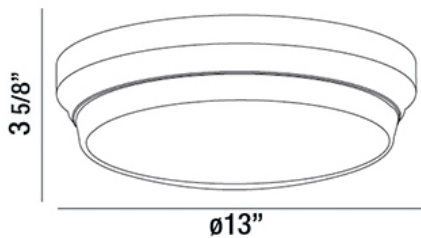

JANE, 1-LIGHT LED FLUSHMOUNT

Product Details

Item No.	:	26634-012
Finish	:	Bronze
Shade	:	Opal White Glass
Diameter	:	13"
Height	:	3.75"
Est. Weight	:	3.63 lbs
Approval	:	cETLus

BULB DETAILS

No. of Bulbs	:	1
Bulb Type	:	LED
Bulb Wattage	:	12W
Bulb Socket	:	LED
Input Voltage	:	120V
Dimmable	:	Yes
Lumens	:	1000lm
Kelvin	:	2700K
CRI	:	85+
Bulb Included	:	Yes

Options Available

ITEM NO.	FINISH	SHADE
26634-012	Bronze	Opal White Glass
26634-029	Satin Nickel	Opal White Glass
26634-036	Chrome	Opal White Glass

LED flushmount with blown opal glass diffuser and decorative base

TECHNICAL DETAILS

Canopy Diameter	:	12.5"
Canopy Height	:	1"

PROJECT INFORMATION

Job Name: Date: Type:

Comments: