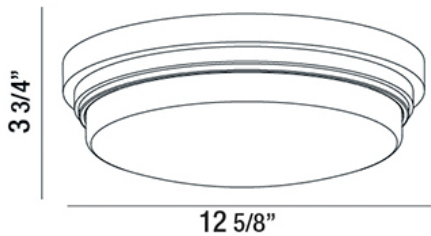

WILSON, 1-LIGHT LED FLUSHMOUNT

Product Details

Item No.	:	26635-026
Finish	:	Satin Nickel
Shade	:	Opal White Glass
Diameter	:	12.75"
Height	:	3.75"
Est. Weight	:	4.51 lbs
Approval	:	cETLus

BULB DETAILS

No. of Bulbs	:	1
Bulb Type	:	LED
Bulb Wattage	:	12W
Bulb Socket	:	LED
Input Voltage	:	120V
Dimmable	:	Yes
Lumens	:	1000lm
Kelvin	:	2700K
CRI	:	85+
Bulb Included	:	Yes

Options Available

ITEM NO.	FINISH	SHADE
26635-019	Bronze	Opal White Glass
26635-026	Satin Nickel	Opal White Glass
26635-033	Chrome	Opal White Glass

LED flushmount with blown opal glass diffuser and decorative base

TECHNICAL DETAILS

Canopy Diameter	:	12.5"
Canopy Height	:	1.5"

PROJECT INFORMATION

Job Name: Date: Type:

Comments: