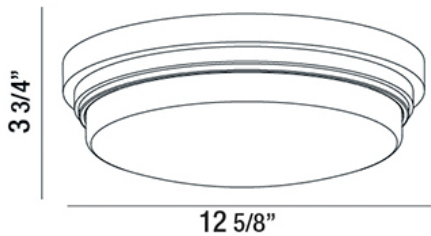

WILSON, 1-LIGHT LED FLUSHMOUNT

Product Details

Item No.	:	26635-033
Finish	:	Chrome
Shade	:	Opal White Glass
Diameter	:	12.75"
Height	:	3.75"
Est. Weight	:	4.51 lbs
Approval	:	cETLus

BULB DETAILS

No. of Bulbs	:	1
Bulb Type	:	LED
Bulb Wattage	:	12W
Bulb Socket	:	LED
Input Voltage	:	120V
Dimmable	:	Yes
Lumens	:	1000lm
Kelvin	:	2700K
CRI	:	85+
Bulb Included	:	Yes

Options Available

ITEM NO.	FINISH	SHADE
26635-019	Bronze	Opal White Glass
26635-026	Satin Nickel	Opal White Glass
26635-033	Chrome	Opal White Glass

LED flushmount with blown opal glass diffuser and decorative base

TECHNICAL DETAILS

Canopy Diameter	:	12.5"
Canopy Height	:	1.5"

PROJECT INFORMATION

Job Name: Date: Type:

Comments: