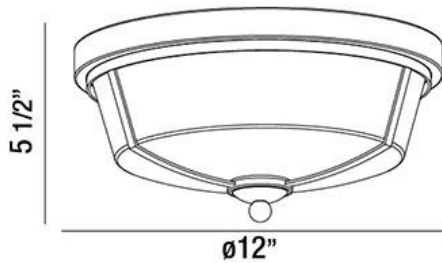

KATE, 2-LIGHT LED FLUSHMOUNT

Product Details

Item No.	:	26636-023
Finish	:	Bronze
Shade	:	Opal White Glass
Diameter	:	12"
Height	:	5.5"
Est. Weight	:	5.72 lbs
Approval	:	cETLus

BULB DETAILS

No. of Bulbs	:	2
Bulb Type	:	LED
Bulb Wattage	:	8W
Bulb Socket	:	LED
Input Voltage	:	120V
Dimmable	:	Yes
Lumens	:	1300lm
Kelvin	:	2700K
CRI	:	85+
Bulb Included	:	Yes

Options Available

ITEM NO.	FINISH	SHADE
26636-016	Satin Nickel	Opal White Glass
26636-023	Bronze	Opal White Glass

LED flushmount with blown opal glass diffuser and decorative base

TECHNICAL DETAILS

Canopy Diameter	:	11.88"
Canopy Height	:	1"