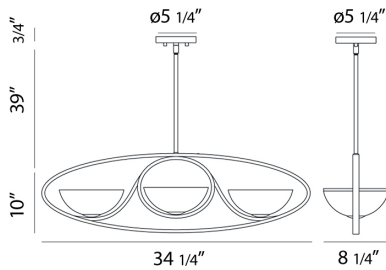

CARLUCCI, 3-LIGHT LINEAR CHANDELIER

Product Details

Item No.	:	27974-018
Finish	:	Antique Silver
Shade	:	White
Length	:	34.25"
Width	:	8.25"
Height	:	10"
Est. Weight	:	14.3 lbs
Approval	:	cULus

BULB DETAILS

Antique silver orbital frames supporting ivory white glass diffusers

TECHNICAL DETAILS

Hanging Support Type	:	Rod
Rod Length	:	39"
Canopy Diameter	:	5.25"
Canopy Height	:	0.75"

PROJECT INFORMATION

Job Name: Date: Type: