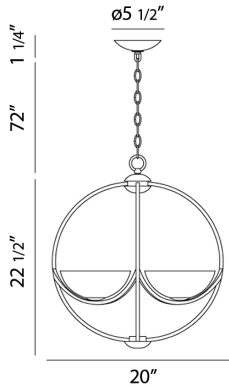

CARLUCCI, 4-LIGHT CHANDELIER

Product Details

Item No.	:	27975-015
Finish	:	Antique Silver
Shade	:	White
Diameter	:	20"
Height	:	22.5"
Est. Weight	:	22.22 lbs
Approval	:	cULus

BULB DETAILS

No. of Bulbs	:	4
Bulb Type	:	G9
Bulb Voltage	:	120V
Bulb Wattage	:	60W
Bulb Socket	:	G9
Input Voltage	:	120V
Dimmable	:	Yes
Bulb Included	:	Yes

Options Available

ITEM NO.	FINISH	SHADE
27975-015	Antique Silver	White

Antique silver orbital frames supporting ivory white glass diffusers

TECHNICAL DETAILS

Hanging Support Type	:	Chain
Chain Length	:	72"
Canopy Diameter	:	5.5"
Canopy Height	:	1.25"