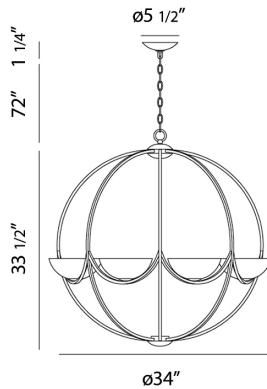

CARLUCCI, 8-LIGHT CHANDELIER

Product Details

Item No.	:	27977-019
Finish	:	Antique Silver
Shade	:	White
Diameter	:	34"
Height	:	33.5"
Est. Weight	:	45.32 lbs
Approval	:	cULus

BULB DETAILS

No. of Bulbs	:	8
Bulb Type	:	G9
Bulb Voltage	:	120V
Bulb Wattage	:	60W
Bulb Socket	:	G9
Input Voltage	:	120V
Dimmable	:	Yes
Bulb Included	:	Yes

Options Available

ITEM NO.	FINISH	SHADE
27977-019	Antique Silver	White

Antique silver orbital frames supporting ivory white glass diffusers

TECHNICAL DETAILS

Hanging Support Type	:	Chain
Chain Length	:	72"
Canopy Diameter	:	5.5"
Canopy Height	:	1.25"