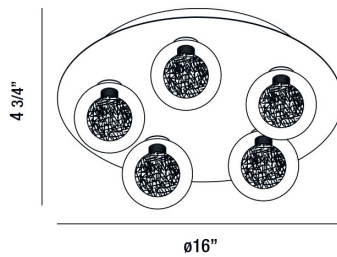

### Product Details

Item No.	:	28016-014
Finish	:	Chrome
Shade	:	Clear Glass
Diameter	:	16"
Height	:	4.75"
Est. Weight	:	5.94 lbs
Approval	:	cETLus

### BULB DETAILS

No. of Bulbs	:	5
Bulb Type	:	G9
Bulb Voltage	:	120V
Bulb Wattage	:	40W
Bulb Socket	:	G9
Input Voltage	:	120V
Dimmable	:	Yes
Lumens	:	1200lm
Bulb Included	:	Yes

### TECHNICAL DETAILS

Canopy Diameter	:	12.6"
Canopy Height	:	0.75"