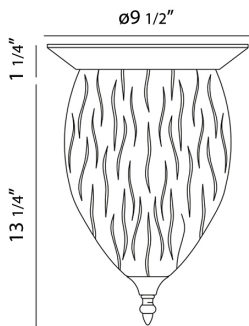

HAZEL, 3-LIGHT FLUSHMOUNT

Product Details

Item No.	:	28043-010
Finish	:	Chrome
Shade	:	Clear Glass
Diameter	:	9.5"
Height	:	13"
Est. Weight	:	8.8 lbs
Approval	:	cULus

BULB DETAILS

No. of Bulbs	:	3
Bulb Type	:	B10
Bulb Voltage	:	120V
Bulb Wattage	:	60W
Bulb Socket	:	E12
Input Voltage	:	120V
Dimmable	:	Yes
Bulb Included	:	No

Options Available

ITEM NO.	FINISH	SHADE
28043-010	Chrome	Clear Glass

Blown clear textured glass diffuser with chrome base

TECHNICAL DETAILS

Canopy Diameter	:	9.5"
Canopy Height	:	1.25"

PROJECT INFORMATION

Job Name: Date: Type: