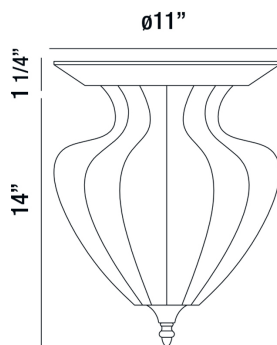

WESTON, 3-LIGHT FLUSHMOUNT

Product Details

Item No.	:	28045-014
Finish	:	Chrome
Shade	:	Clear Glass
Diameter	:	11"
Height	:	13.75"
Est. Weight	:	7.04 lbs
Approval	:	cULus

BULB DETAILS

No. of Bulbs	:	3
Bulb Type	:	B10
Bulb Voltage	:	120V
Bulb Wattage	:	60W
Bulb Socket	:	E12
Input Voltage	:	120V
Dimmable	:	Yes
Bulb Included	:	No

Options Available

ITEM NO.	FINISH	SHADE
28045-014	Chrome	Clear Glass

Blown clear textured glass diffuser with chrome base

TECHNICAL DETAILS

Canopy Diameter	:	11"
Canopy Height	:	1.25"

PROJECT INFORMATION

Job Name: Date: Type: