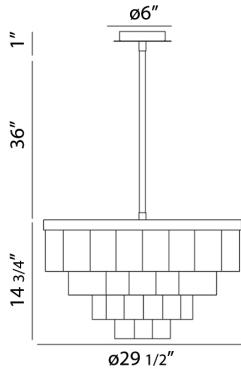

HAINSWORTH, 8-LIGHT CHANDELIER

Product Details

Item No.	:	28047-018
Finish	:	Bronze
Shade	:	Acid Matte Glass
Diameter	:	29.5"
Height	:	14.75"
Est. Weight	:	50.82 lbs
Approval	:	cULus

BULB DETAILS

No. of Bulbs	:	8
Bulb Type	:	B10
Bulb Voltage	:	120V
Bulb Wattage	:	60W
Bulb Socket	:	E12
Input Voltage	:	120V
Dimmable	:	Yes
Bulb Included	:	No

Options Available

ITEM NO.	FINISH	SHADE
28047-018	Bronze	Acid Matte Glass

COMES WITH 3 inch +6 inch +12 inch +18 inch EXTENSION RODS

TECHNICAL DETAILS

Hanging Support Type	:	Rod
Rod Length	:	39"
Canopy Diameter	:	6"
Canopy Height	:	1"