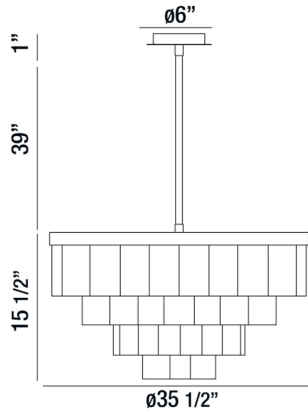

HAINSWORTH, 13-LIGHT CHANDELIER

Product Details

Item No.	:	28048-015
Finish	:	Bronze
Shade	:	Acid Matte Glass
Diameter	:	35.5"
Height	:	15.5"
Est. Weight	:	66.44 lbs
Approval	:	cULus

BULB DETAILS

No. of Bulbs	:	13
Bulb Type	:	B10
Bulb Voltage	:	120V
Bulb Wattage	:	60W
Bulb Socket	:	E12
Input Voltage	:	120V
Dimmable	:	Yes
Bulb Included	:	No

Options Available

ITEM NO.	FINISH	SHADE
28048-015	Bronze	Acid Matte Glass

COMES WITH 3 inch +6 inch +12 inch +18 inch EXTENSION RODS

TECHNICAL DETAILS

Hanging Support Type	:	Rod
Rod Length	:	39"
Canopy Diameter	:	6"
Canopy Height	:	1"