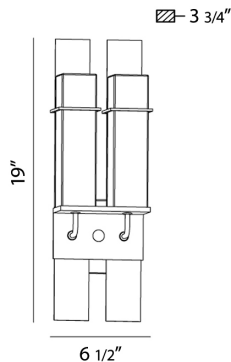

MULLER, 2-LIGHT OUTDOOR WALL SCONCE

Product Details

Item No.	:	28054-016
Finish	:	Bronze
Shade	:	Glass
Width	:	6.5"
Height	:	19"
Max Extension	:	3.75"
Est. Weight	:	6.6 lbs
Approval	:	cULus

BULB DETAILS

No. of Bulbs	:	2
Bulb Type	:	EDISON
Bulb Voltage	:	120V
Bulb Wattage	:	60W
Bulb Socket	:	E26
Input Voltage	:	120V
Dimmable	:	Yes
Bulb Included	:	Yes

Options Available

ITEM NO.	FINISH	SHADE
28054-016	Bronze	Glass

Clear glass paneling with weathered bronze metal framework

TECHNICAL DETAILS

Canopy Length	:	4.92"
Canopy Width	:	4.92"
Canopy Height	:	0.79"