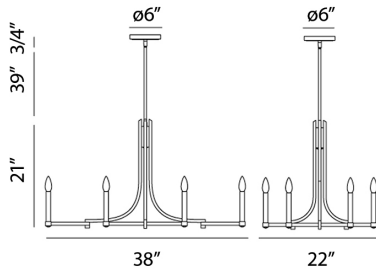

CANTU, 8-LIGHT OVAL CHANDELIER

Product Details

Item No.	:	28058-014
Finish	:	Satin Gold
Length	:	38"
Width	:	22"
Height	:	21"
Est. Weight	:	22 lbs
Approval	:	cULus

BULB DETAILS

No. of Bulbs	:	8
Bulb Type	:	B10
Bulb Voltage	:	120V
Bulb Wattage	:	60W
Bulb Socket	:	E12
Input Voltage	:	120V
Dimmable	:	Yes
Bulb Included	:	No

Options Available

ITEM NO.	FINISH	SHADE
28058-014	Satin Gold	

Linked delicate satin gold cast metal crescents

TECHNICAL DETAILS

Hanging Support Type	:	Rod
Rod Length	:	39"
Canopy Diameter	:	6"
Canopy Height	:	0.75"