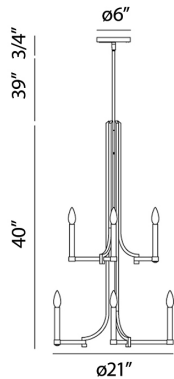

CANTU, 12-LIGHT CHANDELIER

Product Details

Item No.	:	28060-017
Finish	:	Satin Gold
Diameter	:	21"
Height	:	40"
Est. Weight	:	27.72 lbs
Approval	:	cULus

BULB DETAILS

No. of Bulbs	:	12
Bulb Type	:	B10
Bulb Voltage	:	120V
Bulb Wattage	:	60W
Bulb Socket	:	E12
Input Voltage	:	120V
Dimmable	:	Yes
Bulb Included	:	No

Options Available

ITEM NO.	FINISH	SHADE
28060-017	Satin Gold	

Linked delicate satin gold cast metal crescents

TECHNICAL DETAILS

Hanging Support Type	:	Rod
Rod Length	:	39"
Canopy Diameter	:	6"
Canopy Height	:	0.75"