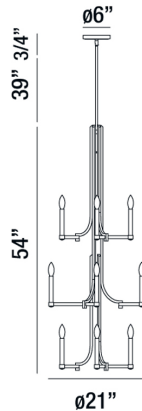

CANTU, 18-LIGHT CHANDELIER

Product Details

Item No.	:	28061-014
Finish	:	Satin Gold
Diameter	:	21"
Height	:	54"
Est. Weight	:	37.84 lbs
Approval	:	cULus

BULB DETAILS

No. of Bulbs	:	18
Bulb Type	:	B10
Bulb Voltage	:	120V
Bulb Wattage	:	40W
Bulb Socket	:	E12
Input Voltage	:	120V
Dimmable	:	Yes
Bulb Included	:	No

Options Available

ITEM NO.	FINISH	SHADE
28061-014	Satin Gold	

Linked delicate satin gold cast metal crescents

TECHNICAL DETAILS

Hanging Support Type	:	Rod
Rod Length	:	39"
Canopy Diameter	:	6"
Canopy Height	:	0.75"