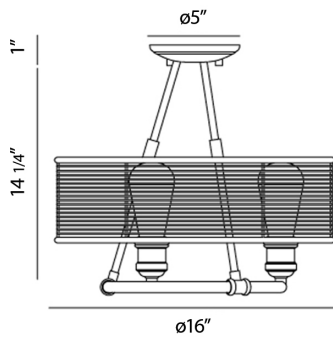

TERRA, 3-LIGHT SEMI FLUSHMOUNT

Product Details

Item No.	:	28063-018
Finish	:	Bronze
Diameter	:	16"
Height	:	14.25"
Est. Weight	:	9.68 lbs
Approval	:	cULus

BULB DETAILS

No. of Bulbs	:	3
Bulb Type	:	EDISON
Bulb Voltage	:	120V
Bulb Wattage	:	60W
Bulb Socket	:	E26
Input Voltage	:	120V
Dimmable	:	Yes
Bulb Included	:	Yes

Options Available

ITEM NO.	FINISH	SHADE
28063-018	Bronze	

Weathered bronze industrial drums

TECHNICAL DETAILS

Canopy Diameter	:	5"
Canopy Height	:	1"

PROJECT INFORMATION

Job Name: Date: Type:

Comments: