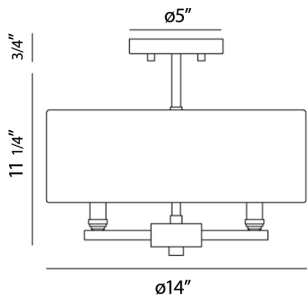

KENNEDY, 4-LIGHT CONVERTIBLE PENDANT

Product Details

Item No.	:	28066-019
Finish	:	Chrome
Shade	:	White
Diameter	:	14"
Height	:	11"
Est. Weight	:	10.56 lbs
Approval	:	cULus

BULB DETAILS

No. of Bulbs	:	4
Bulb Type	:	B10
Bulb Voltage	:	120V
Bulb Wattage	:	60W
Bulb Socket	:	E12
Input Voltage	:	120V
Dimmable	:	Yes
Bulb Included	:	No

Options Available

ITEM NO.	FINISH	SHADE
28066-019	Chrome	White

Curved hand polished chrome arms supporting a cream fabric shade

TECHNICAL DETAILS

Canopy Diameter	:	5"
Canopy Height	:	0.75"

PROJECT INFORMATION