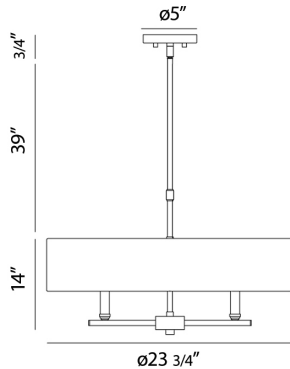

### Product Details

Item No.	:	28067-016
Finish	:	Chrome
Shade	:	White
Diameter	:	23.75"
Height	:	14"
Est. Weight	:	12.76 lbs
Approval	:	cULus

### BULB DETAILS

No. of Bulbs	:	4
Bulb Type	:	B10
Bulb Voltage	:	120V
Bulb Wattage	:	60W
Bulb Socket	:	E12
Input Voltage	:	120V
Dimmable	:	Yes
Bulb Included	:	No

### TECHNICAL DETAILS

Hanging Support Type	:	Rod
Rod Length	:	39"
Canopy Diameter	:	5"
Canopy Height	:	0.75"