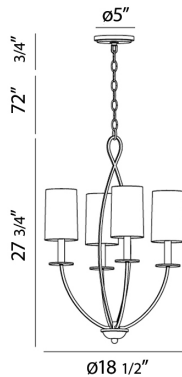

CASTANA, 4-LIGHT CHANDELIER

Product Details

Item No.	:	28071-020
Finish	:	Chrome
Shade	:	White
Diameter	:	18.5"
Height	:	27.75"
Est. Weight	:	12.76 lbs
Approval	:	cULus

BULB DETAILS

No. of Bulbs	:	4
Bulb Type	:	B10
Bulb Voltage	:	120V
Bulb Wattage	:	60W
Bulb Socket	:	E12
Input Voltage	:	120V
Dimmable	:	Yes
Bulb Included	:	No

Options Available

ITEM NO.	FINISH	SHADE
28071-013	Satin Gold	White
28071-020	Chrome	White

Slender sweeping satin arms supporting ivory fabric shades

TECHNICAL DETAILS

Hanging Support Type	:	Chain
Chain Length	:	72"
Canopy Diameter	:	5"
Canopy Height	:	0.75"